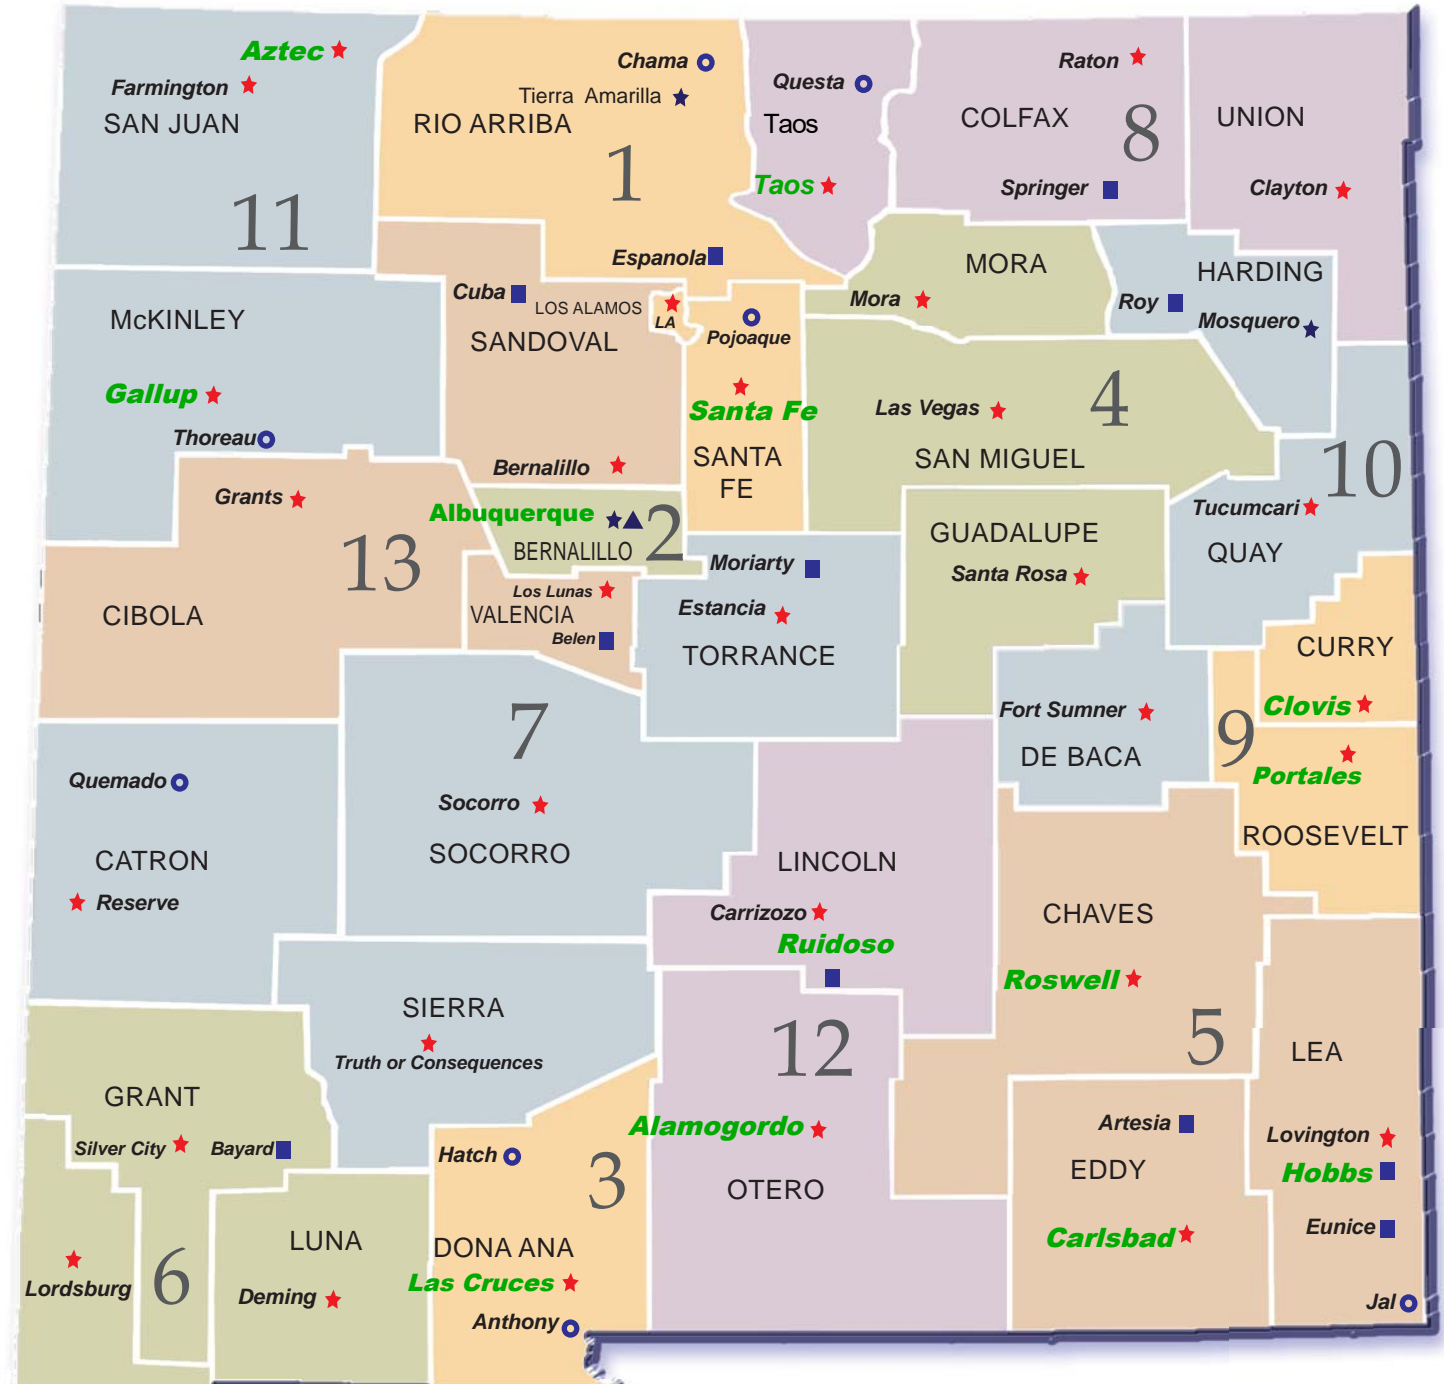

NEW MEXICO COURTS and LOPD OFFICES

05/09/16-ram

1st Judicial District Court

Santa Fe, Rio Arriba & Los Alamos

2nd Judicial District Court

Bernalillo

3rd Judicial District Court

Doña Ana

4th Judicial District Court

San Miguel, Mora & Guadalupe

5th Judicial District Court

Chaves, Eddy & Lea

6th Judicial District Court

Grant, Hidalgo & Luna

7th Judicial District Court

Torrance, Socorro, Catron & Sierra

8th Judicial District Court

Taos, Colfax & Union

9th Judicial District Court

Curry & Roosevelt

10th Judicial District Court

Harding, De Baca & Quay

11th Judicial District Court

San Juan & McKinley

12th Judicial District Court

Otero & Lincoln

13th Judicial District Court

Cibola, Sandoval & Valencia

Bernalillo County Metropolitan Court

Albuquerque

Supreme Court

Santa Fe